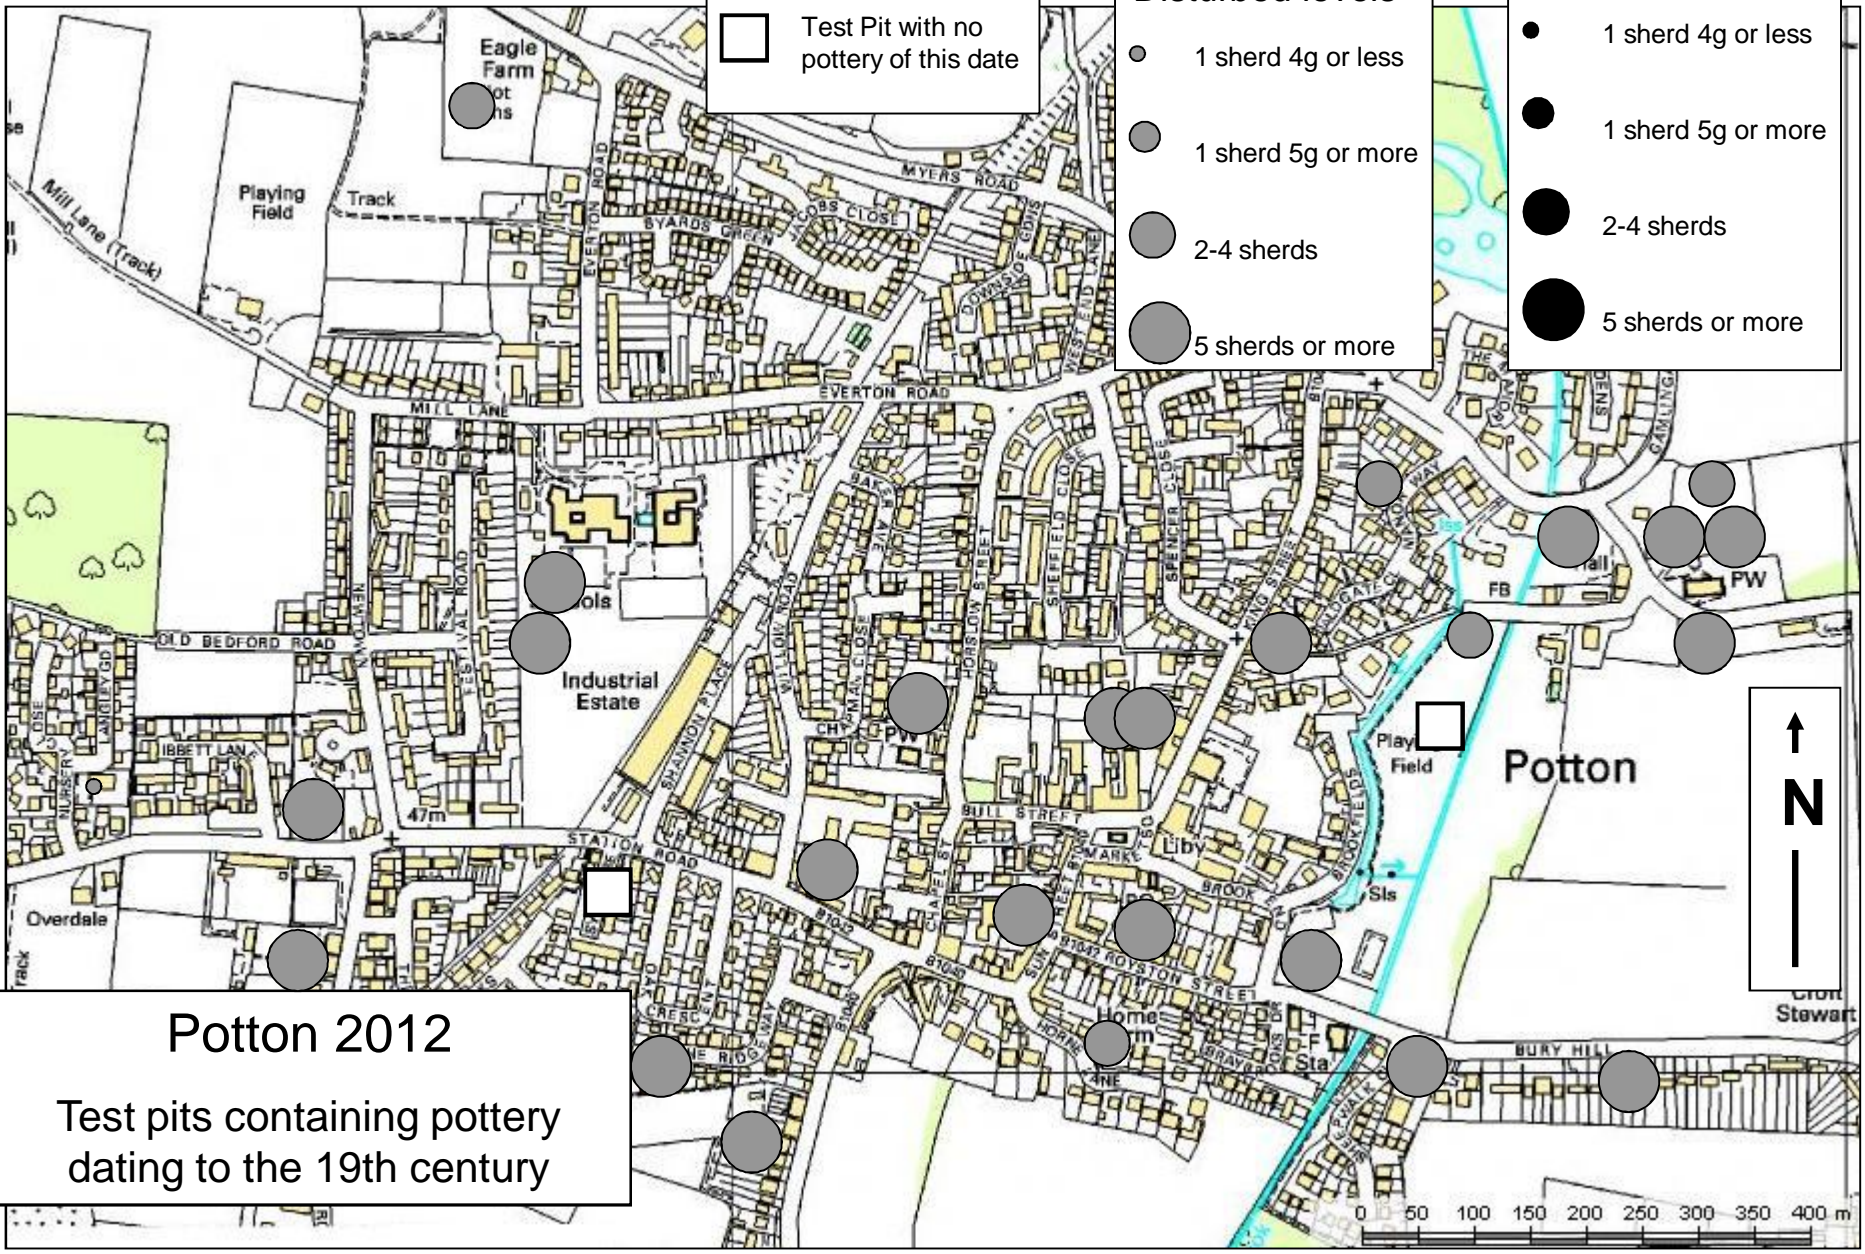

□ Test Pit with no pottery of this date

Disturbed levels

- 1 sherd 4g or less
- 1 sherd 5g or more
- 2-4 sherds
- 5 sherds or more

Undisturbed levels

- 1 sherd 4g or less
- 1 sherd 5g or more
- 2-4 sherds
- 5 sherds or more

Potton 2012
 Test pits containing pottery dating to mid 11th century – end 14th century

0 50 100 150 200 250 300 350 400 m

↑
N
 ↓

Potton 2012

Test pits containing pottery dating to the 19th century

Disturbed levels

- 1 sherd 4g or less
- 1 sherd 5g or more
- 2-4 sherds
- 5 sherds or more

Undisturbed levels

- 1 sherd 4g or less
- 1 sherd 5g or more
- 2-4 sherds
- 5 sherds or more

□ Test Pit with no pottery of this date