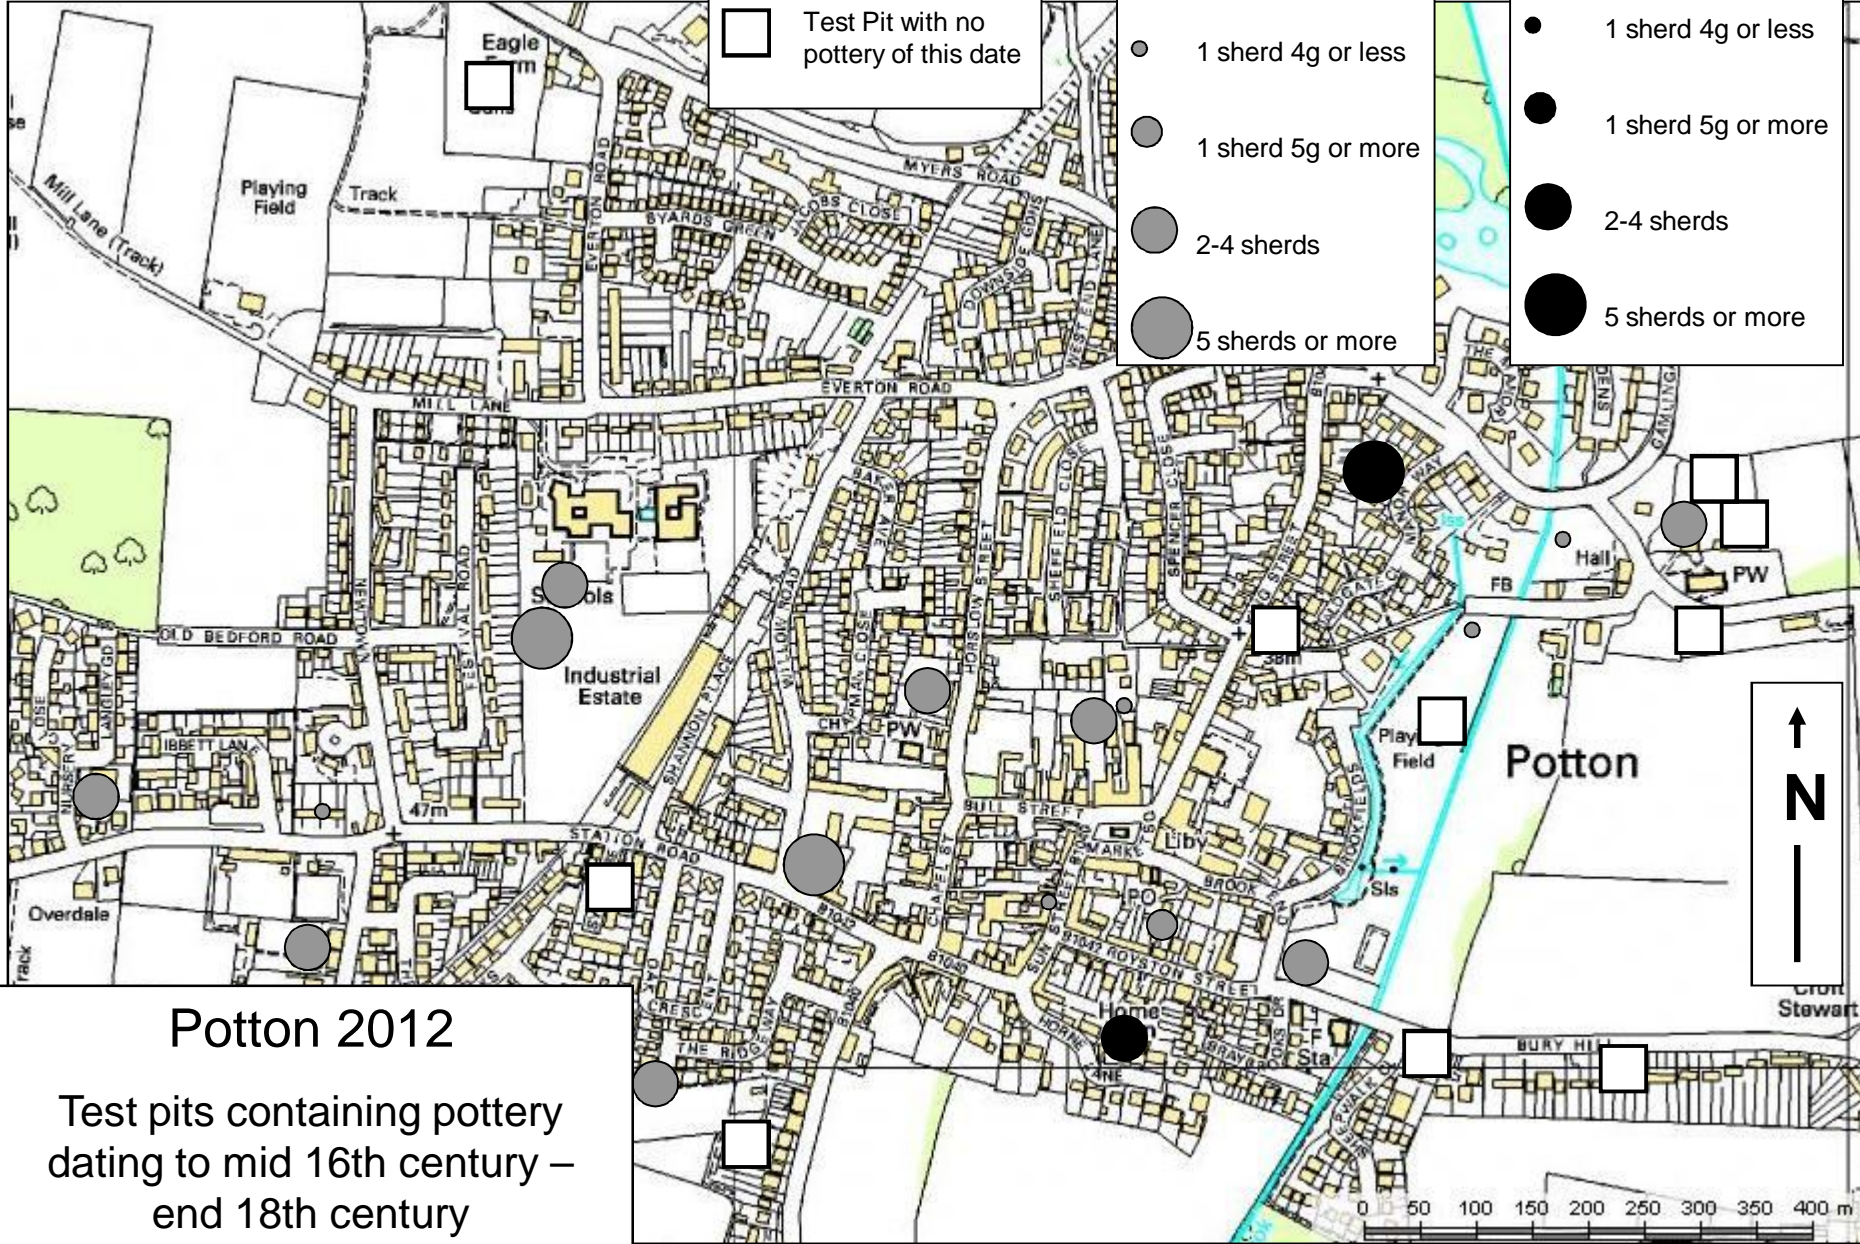

□ Test Pit with no pottery of this date

Disturbed levels

- 1 sherd 4g or less
- 1 sherd 5g or more
- 2-4 sherds
- 5 sherds or more

Undisturbed levels

- 1 sherd 4g or less
- 1 sherd 5g or more
- 2-4 sherds
- 5 sherds or more

Potton 2012
 Test pits containing pottery dating to mid 11th century – end 14th century

0 50 100 150 200 250 300 350 400 m

↑
N
 ↓

Potton 2012

Test pits containing pottery dating to the 19th century

Disturbed levels

- 1 sherd 4g or less
- 1 sherd 5g or more
- 2-4 sherds
- 5 sherds or more

Undisturbed levels

- 1 sherd 4g or less
- 1 sherd 5g or more
- 2-4 sherds
- 5 sherds or more

□ Test Pit with no pottery of this date