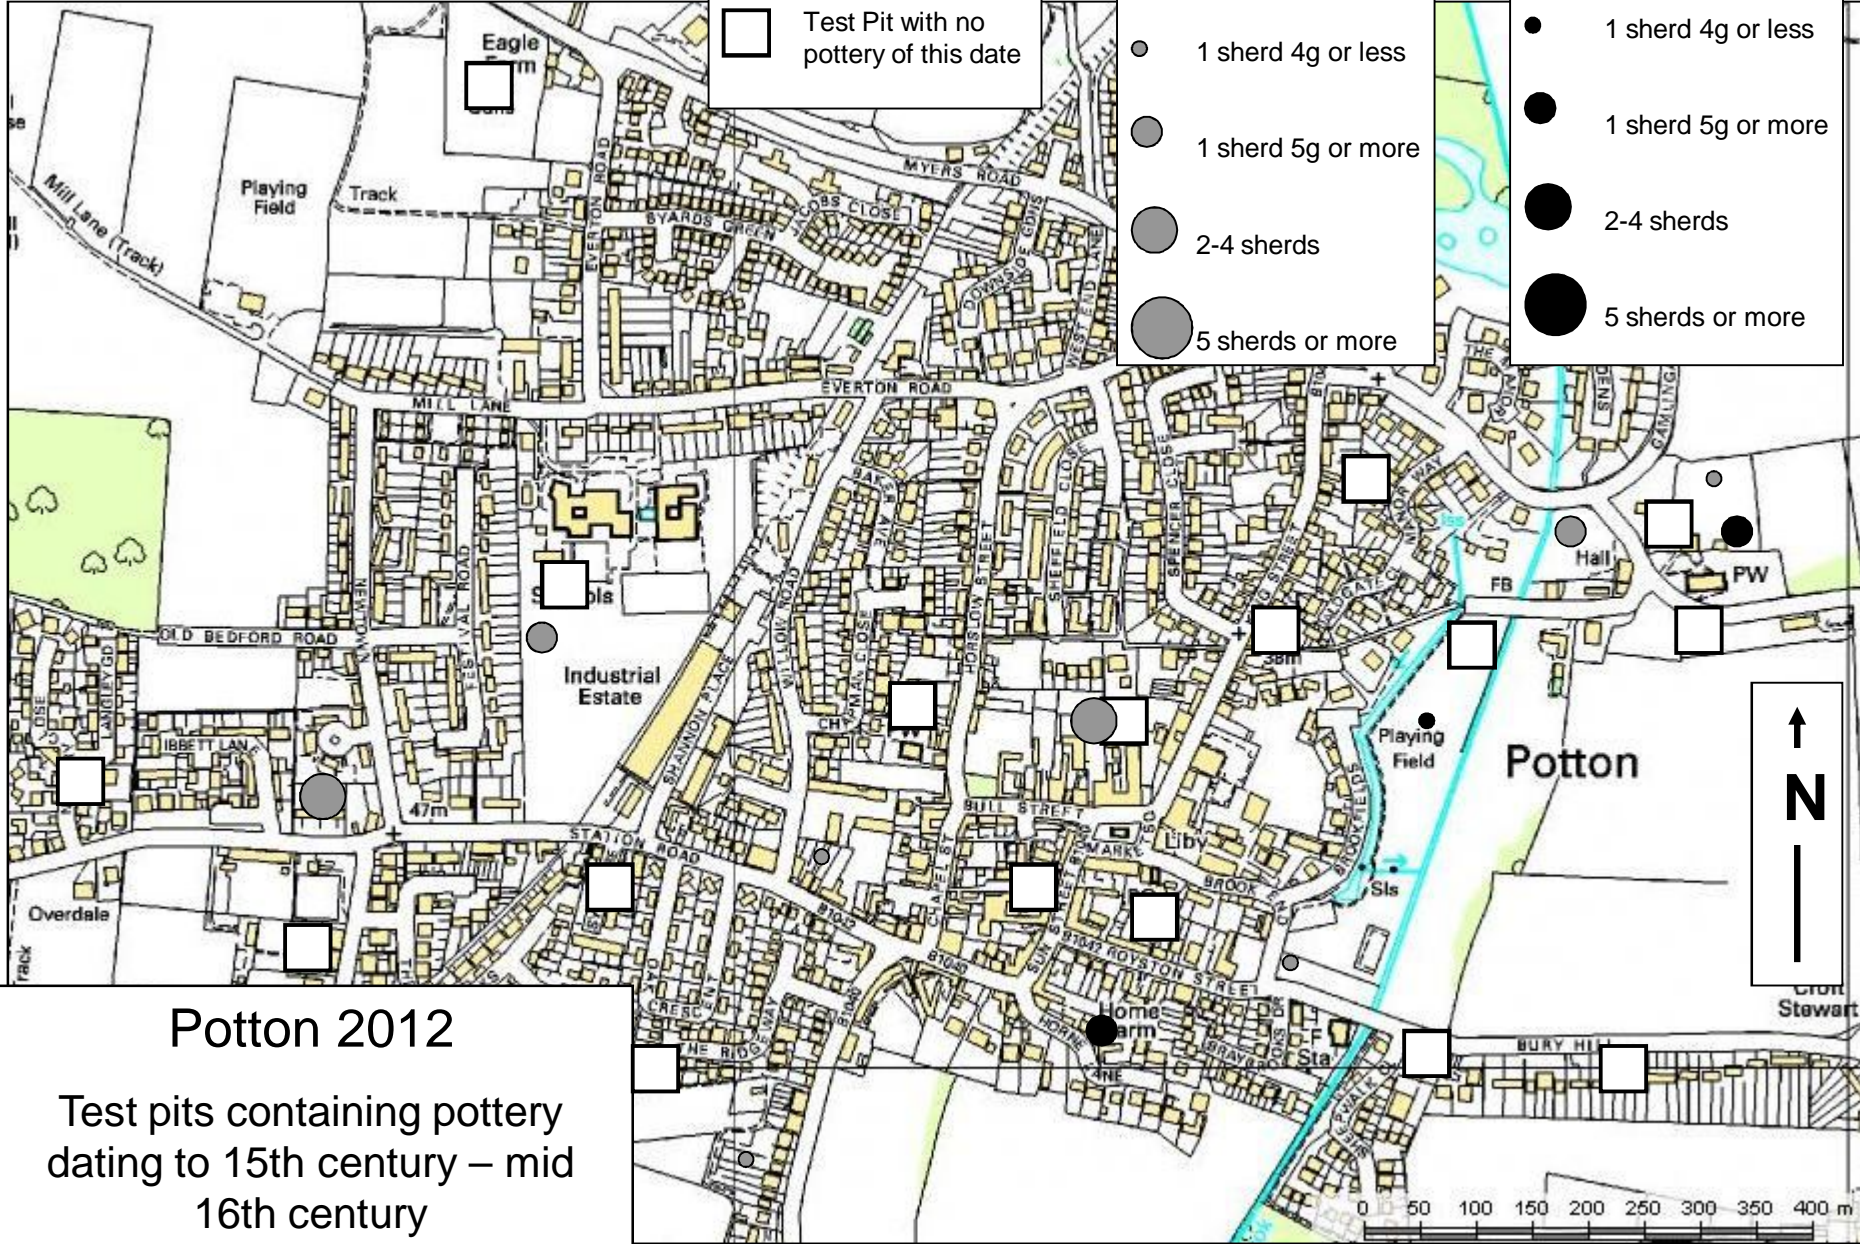

□ Test Pit with no pottery of this date

Disturbed levels

- 1 sherd 4g or less
- 1 sherd 5g or more
- 2-4 sherds
- 5 sherds or more

Undisturbed levels

- 1 sherd 4g or less
- 1 sherd 5g or more
- 2-4 sherds
- 5 sherds or more

Potton 2012
 Test pits containing pottery dating to mid 11th century – end 14th century

0 50 100 150 200 250 300 350 400 m

↑
N
 ↓

Potton 2012

Test pits containing pottery dating to the 19th century

Disturbed levels

- 1 sherd 4g or less
- 1 sherd 5g or more
- 2-4 sherds
- 5 sherds or more

Undisturbed levels

- 1 sherd 4g or less
- 1 sherd 5g or more
- 2-4 sherds
- 5 sherds or more

□ Test Pit with no pottery of this date